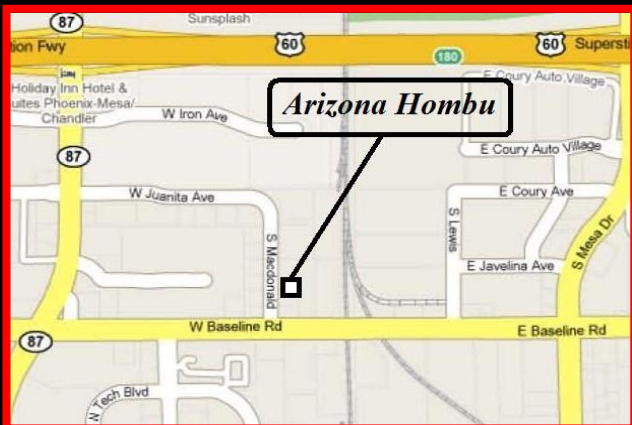

**Traditional
MARTIAL ARTS
in Mesa**

**Shorin-Ryu Karate
Kobudo
Self-Defense**

**60 W. Baseline Road, Mesa
(NE Corner of MacDonald)**

Call 480-294-1001

<http://ArizonaKarate.webs.com>

<http://Seiyō-ShorinRyu.com>

Adult Karate

T, W, Th (6:45-8:20 pm)

**Where East meets West
Mesa Hombu
Arizona Karate**

西洋少林流空手道古武道
ハウゼル十段宗家初代

Adult & Family

T, W, Th (6:30-7:45 pm) & W
(3-4 pm)

Advanced Classes

T, W, Th (7:50-8:20 pm)